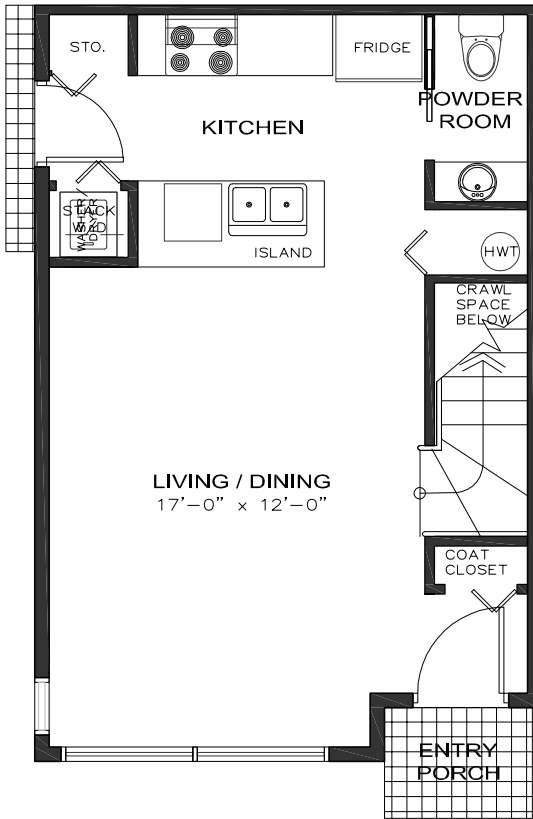

Royal Oak Fourplex

6668 ROYAL OAK AVENUE

BURNABY

1st Floor

2nd Floor

3rd Floor

FOURPLEX
UNIT 101-Type A
 1st Floor= 422 sq.ft
 2nd Floor= 410 sq.ft
 3rd Floor= 398 sq.ft
 Total Area= 1230 sq.ft

ALL AREA NUMBERS ARE APPROXIMATE

Royal Oak Fourplex

6668 ROYAL OAK AVENUE

BURNABY