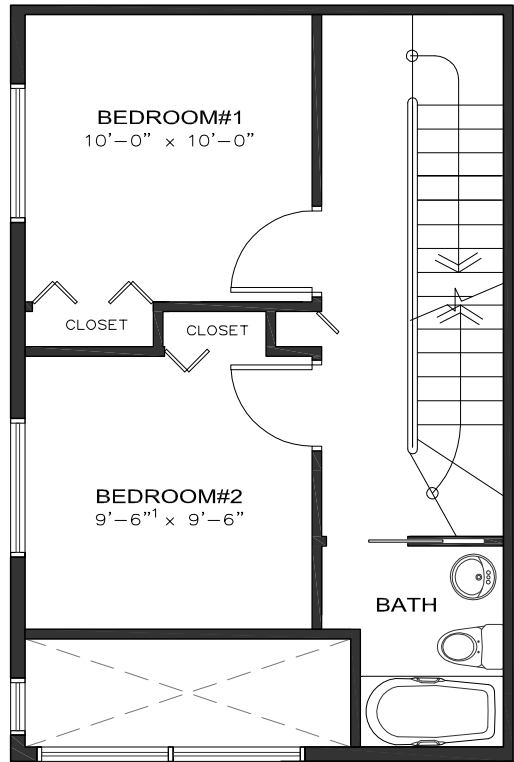

Royal Oak Fourplex

6668 ROYAL OAK AVENUE

BURNABY

1st Floor

2nd Floor

3rd Floor

FOURPLEX
UNIT 101-Type A
 1st Floor= 422 sq.ft
 2nd Floor= 410 sq.ft
 3rd Floor= 398 sq.ft
 Total Area= 1230 sq.ft

ALL AREA NUMBERS ARE APPROXIMATE