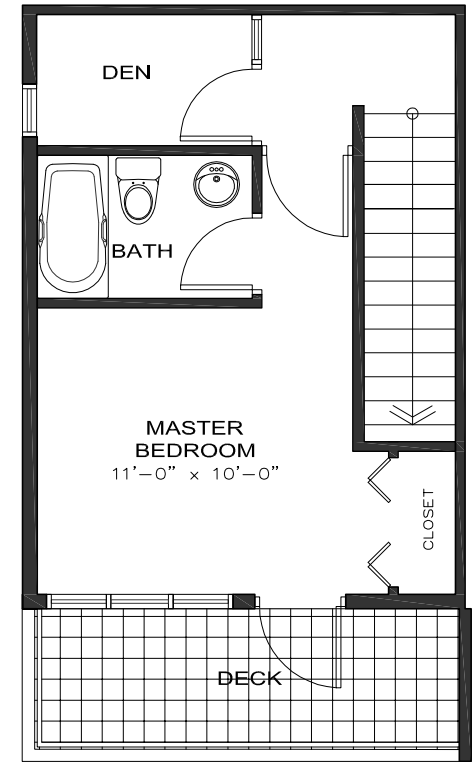

Royal Oak Fourplex

6668 ROYAL OAK AVENUE

BURNABY

1st Floor

2nd Floor

3rd Floor

FOURPLEX
UNIT 101-Type A
 1st Floor= 422 sq.ft
 2nd Floor= 410 sq.ft
 3rd Floor= 398 sq.ft
 Total Area= 1230 sq.ft

ALL AREA NUMBERS ARE APPROXIMATE

Royal Oak Fourplex

6668 ROYAL OAK AVENUE

BURNABY